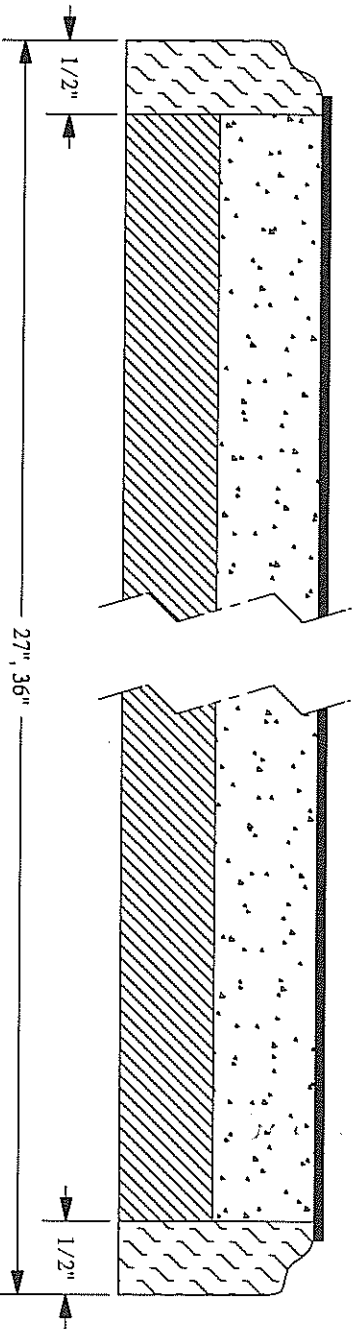

Double C Industries, Inc.
 1400 SE US Hwy 40
 Blue Springs, MO 64014
 816-229-5336 Fax: 816-229-5205

Style: OGEE (Posformed) "CLASSIC WOOD"

Substrates: Particle Board (45# High Density, Industrial Grade)
 Medex (48# MDF, Formaldehyde Free, Water Resistant)
 Plywood (A-C Exterior Grade)

(Other depths between 17" and 45" available upon request)

Wood Species:
 OAK
 BIRCH
 MAPLE
 CHERRY
 HICKORY
 (Others species available upon request)

(Other widths between 12" and 49" available upon request)