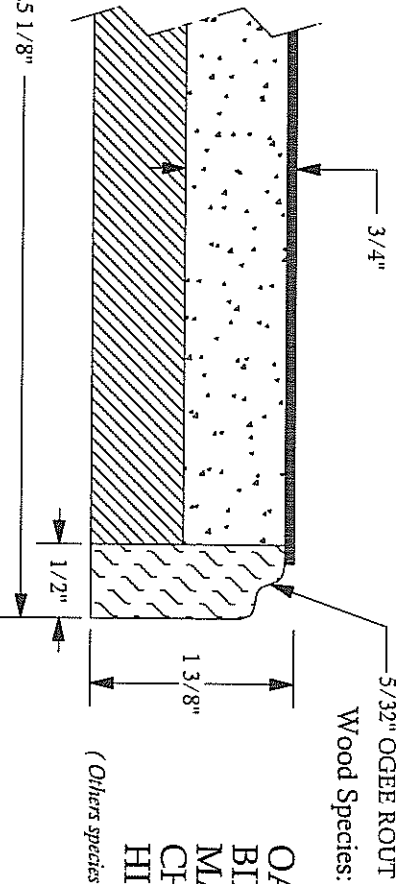

Double C Industries, Inc.
 1400 SE US Hwy 40
 Blue Springs, MO 64014
 816-229-5336 Fax: 816-229-5205

Style: OGEE (Posformed) "CLASSIC WOOD"

Substrates: Particle Board (45# High Density, Industrial Grade)
 Medex (48# MDF, Formaldehyde Free, Water Resistant)
 Plywood (A-C Exterior Grade)

(Other depths between 17" and 45" available upon request)

Wood Species:
 OAK
 BIRCH
 MAPLE
 CHERRY
 HICKORY
 (Others species available upon request)

(Other widths between 12" and 49" available upon request)