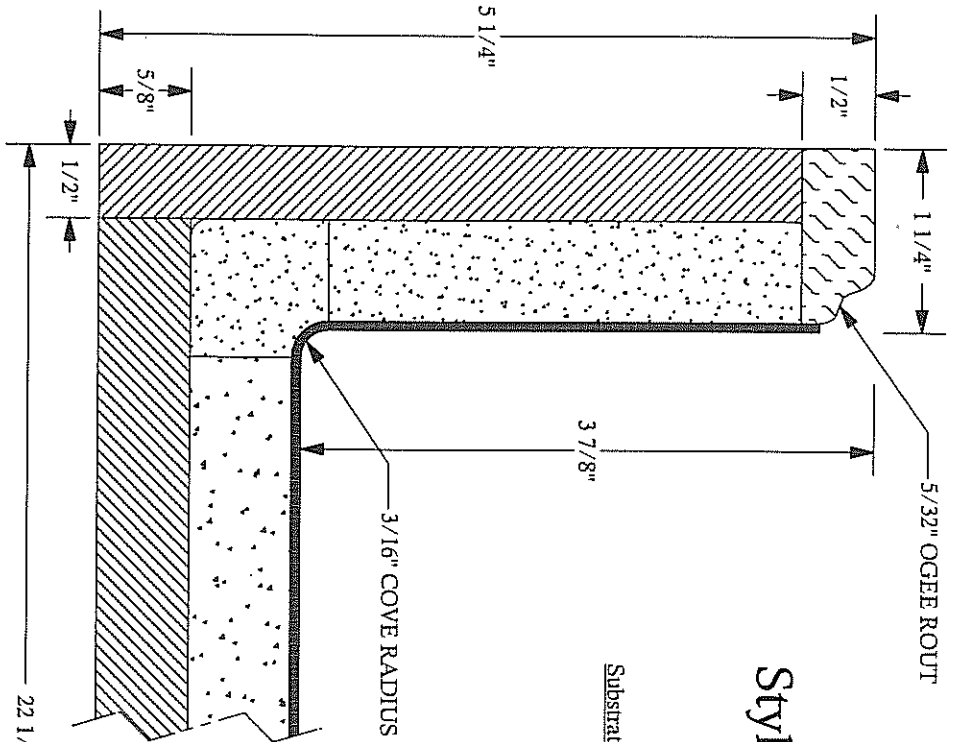

Double C Industries, Inc.
 1400 SE US Hwy 40
 Blue Springs, MO 64014
 816-229-5336 Fax: 816-229-5205

Style: OGEE (Posformed) "CLASSIC WOOD"

Substrates: Particle Board (45# High Density, Industrial Grade)
 Medex (48# MDF, Formaldehyde Free, Water Resistant)
 Plywood (A-C Exterior Grade)

(Other depths between 17" and 45" available upon request)

Wood Species:
 OAK
 BIRCH
 MAPLE
 CHERRY
 HICKORY
 (Others species available upon request)

(Other widths between 12" and 49" available upon request)