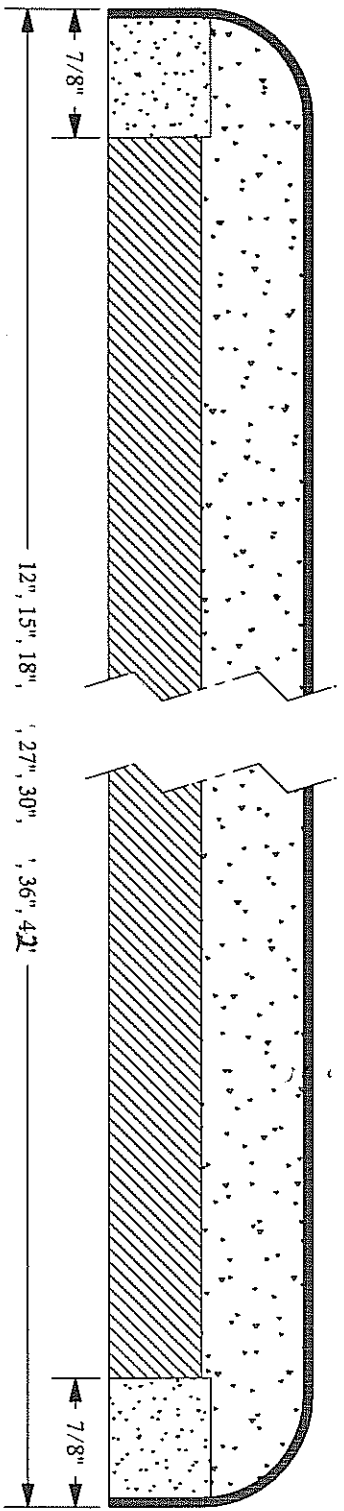

Double C Industries, Inc.
 1400 SE US Hwy 40
 Blue Springs, MO 64014
 816-229-5336 Fax: 816-229-5205

Style: WATERFALL / MODERN (Postformed)

Substrates: Particle Board (45# High Density, Industrial Grade)
 Medium Density Fiberboard (48# MDF, Formaldehyde Free, Water Resistant)
 Plywood (A-C Exterior Grade)

(Other depths between 17" and 45" available upon request)

(Other depths between 12" and 49" available upon request)
 by request