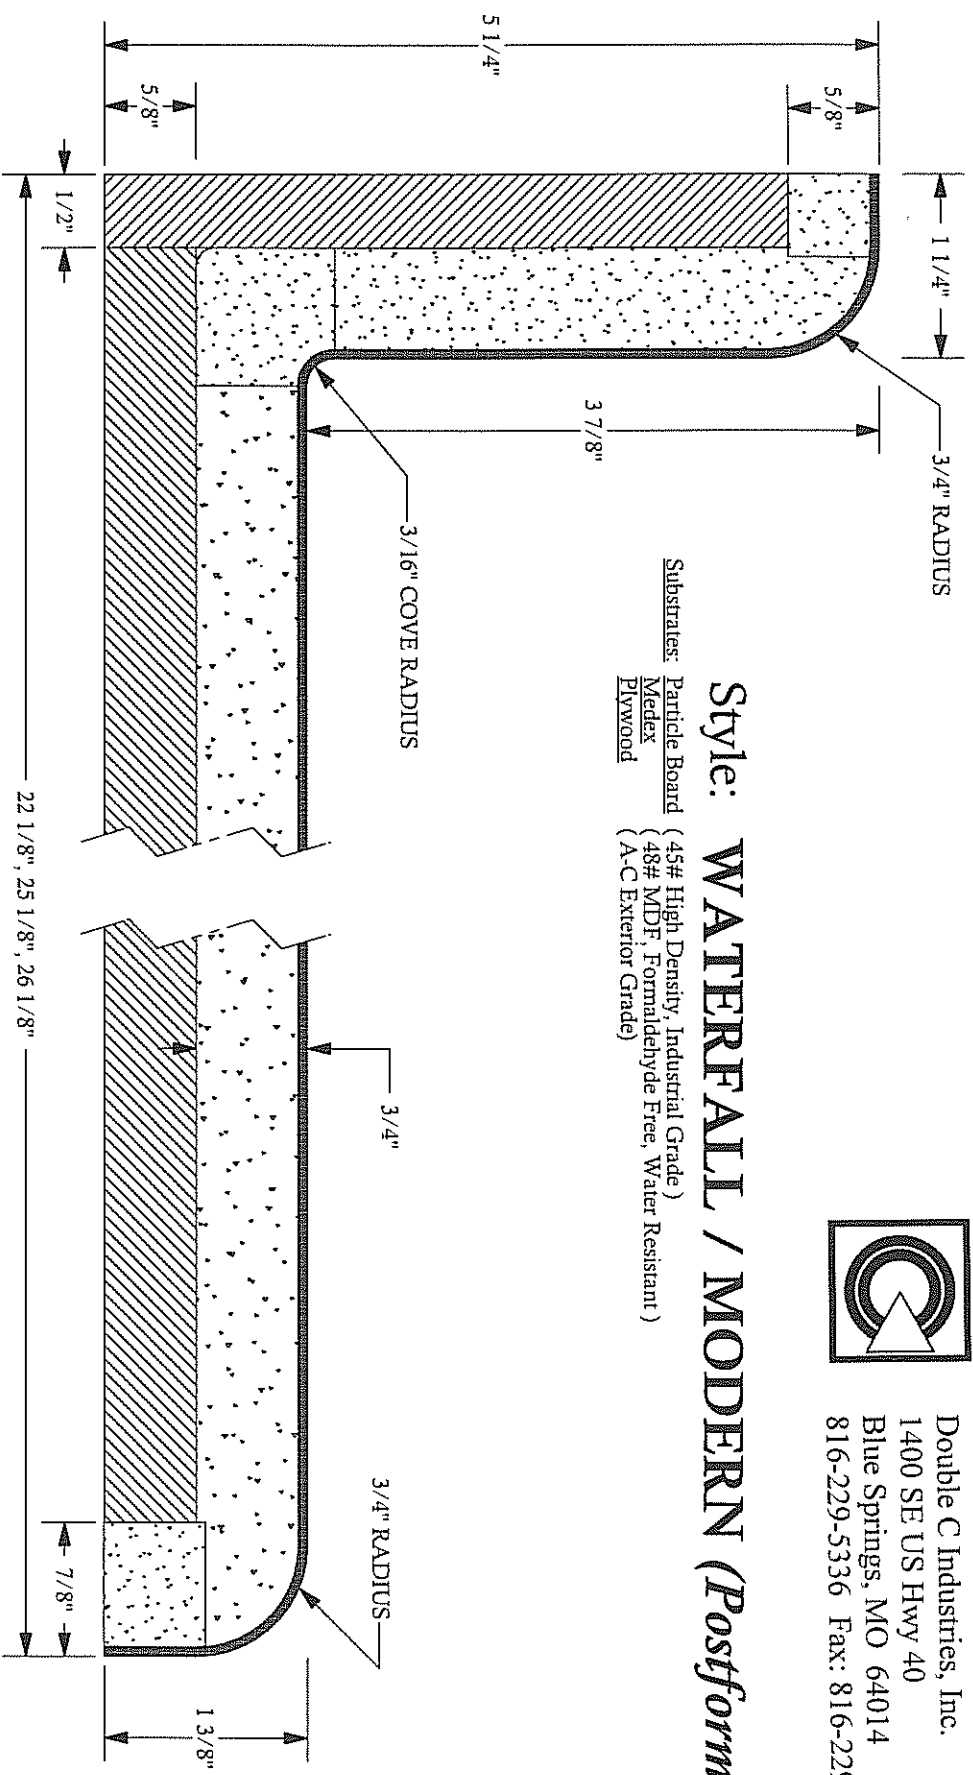

Double C Industries, Inc.
 1400 SE US Hwy 40
 Blue Springs, MO 64014
 816-229-5336 Fax: 816-229-5205

Style: WATERFALL / MODERN (Postformed)

Substrates: Particle Board (45# High Density, Industrial Grade)
 Medium Density Fiberboard (48# MDF, Formaldehyde Free, Water Resistant)
 Plywood (A-C Exterior Grade)

(Other depths between 17" and 45" available upon request)

(Other depths between 12" and 49" available upon request)
 by request