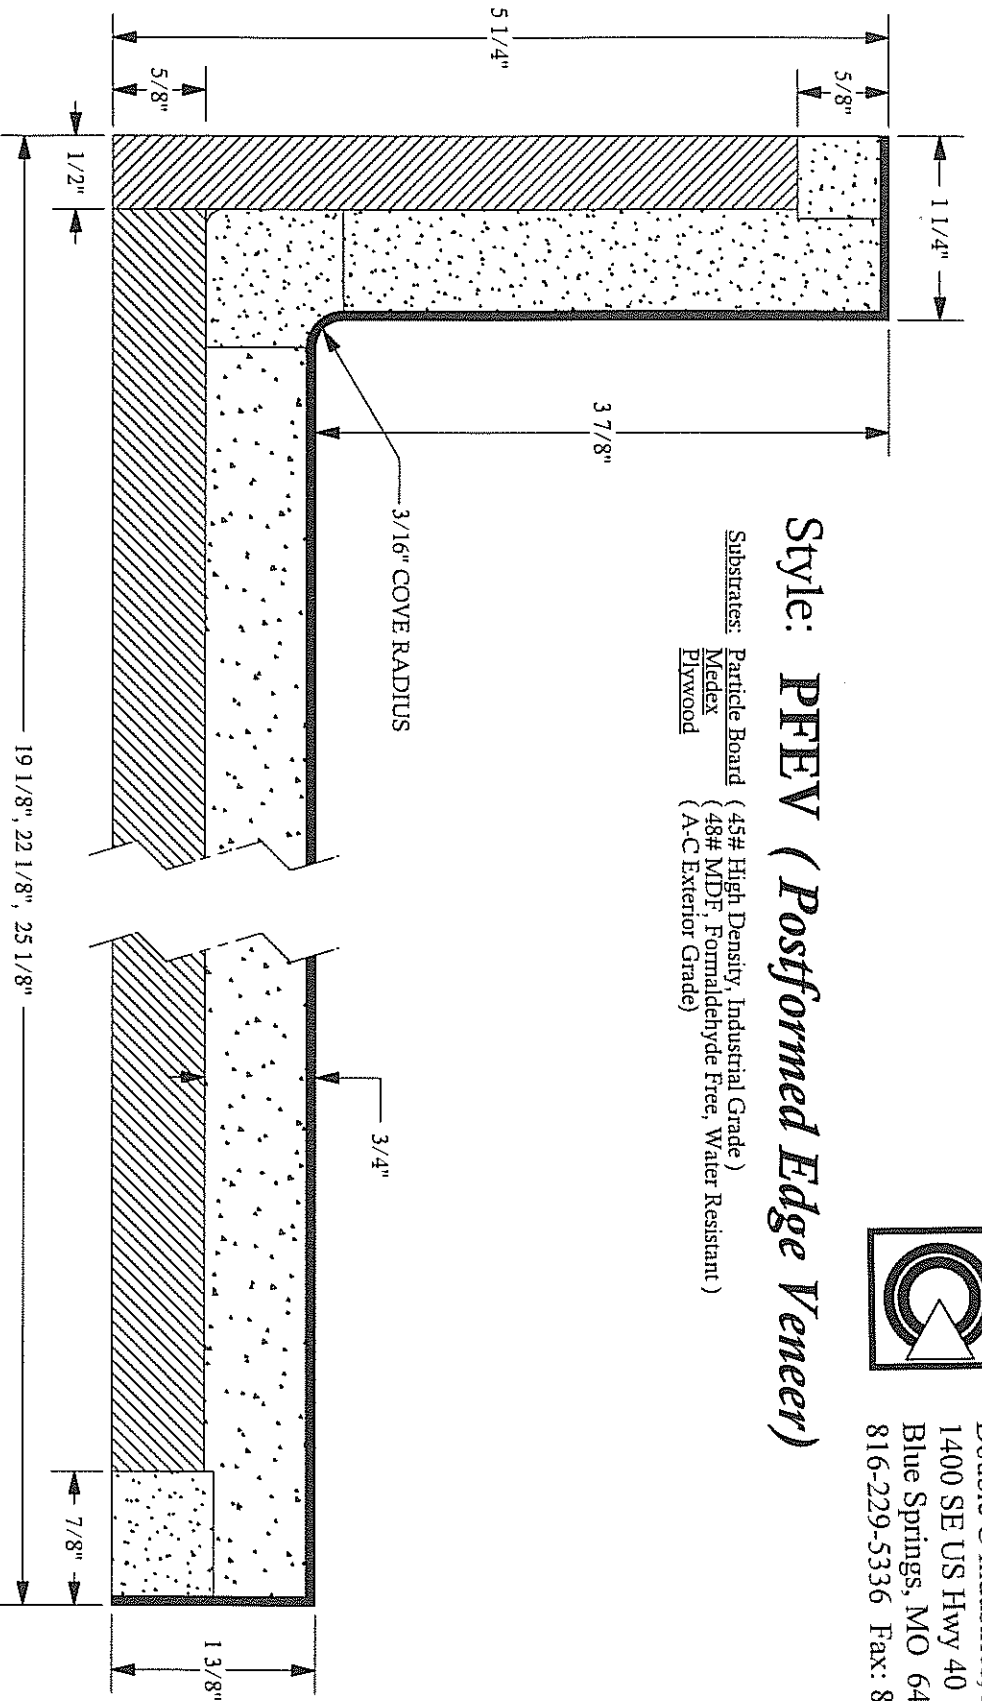

Double C Industries, Inc.
1400 SE US Hwy 40
Blue Springs, MO 64014
816-229-5336 Fax: 816-229-5205

Style: PFEV (Postformed Edge Veneer)

Substrates: Particle Board (45# High Density, Industrial Grade)
Medex (48# MDF, Formaldehyde Free, Water Resistant)
Plywood (A-C Exterior Grade)

(Other depths between 17" and 45" available upon request)

(Other widths between 12" and 49" available upon request)