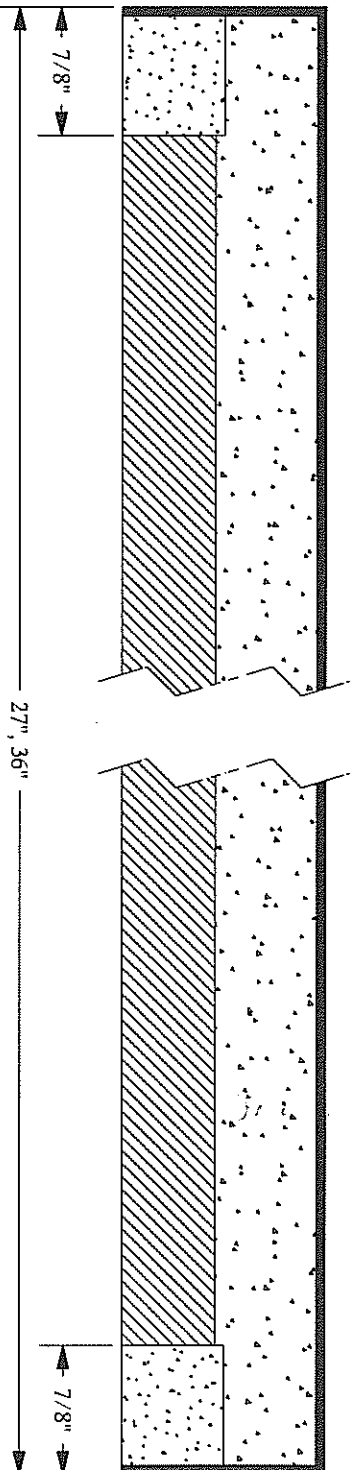

Double C Industries, Inc.
1400 SE US Hwy 40
Blue Springs, MO 64014
816-229-5336 Fax: 816-229-5205

Style: PFEV (Postformed Edge Veneer)

Substrates: Particle Board (45# High Density, Industrial Grade)
Medex (48# MDF, Formaldehyde Free, Water Resistant)
Plywood (A-C Exterior Grade)

(Other depths between 17" and 45" available upon request)

(Other widths between 12" and 49" available upon request)