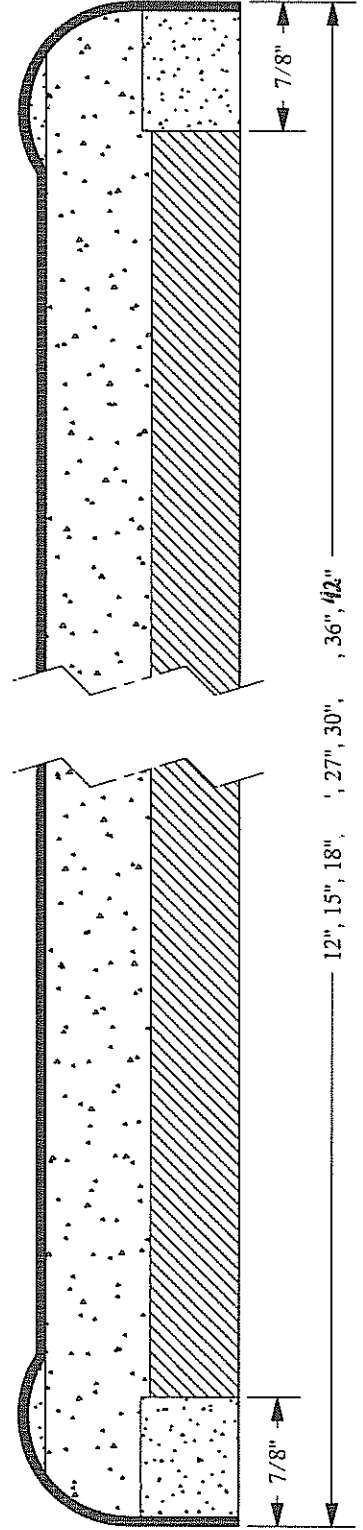

Double C Industries, Inc.
1400 SE US Hwy 40
Blue Springs, MO 64014
816-229-5336 Fax: 816-229-5205

Style: NO-DRIP (Postformed)

Substrates: Particle Board (45# High Density, Industrial Grade)
Medex (48# MDF, Formaldehyde Free, Water Resistant)

(Other depths between 17" and 45" available upon request)

12", 15", 18", 27", 30", 36", 42"

(Other depths between 12" and 49" available upon request)
with upcharge