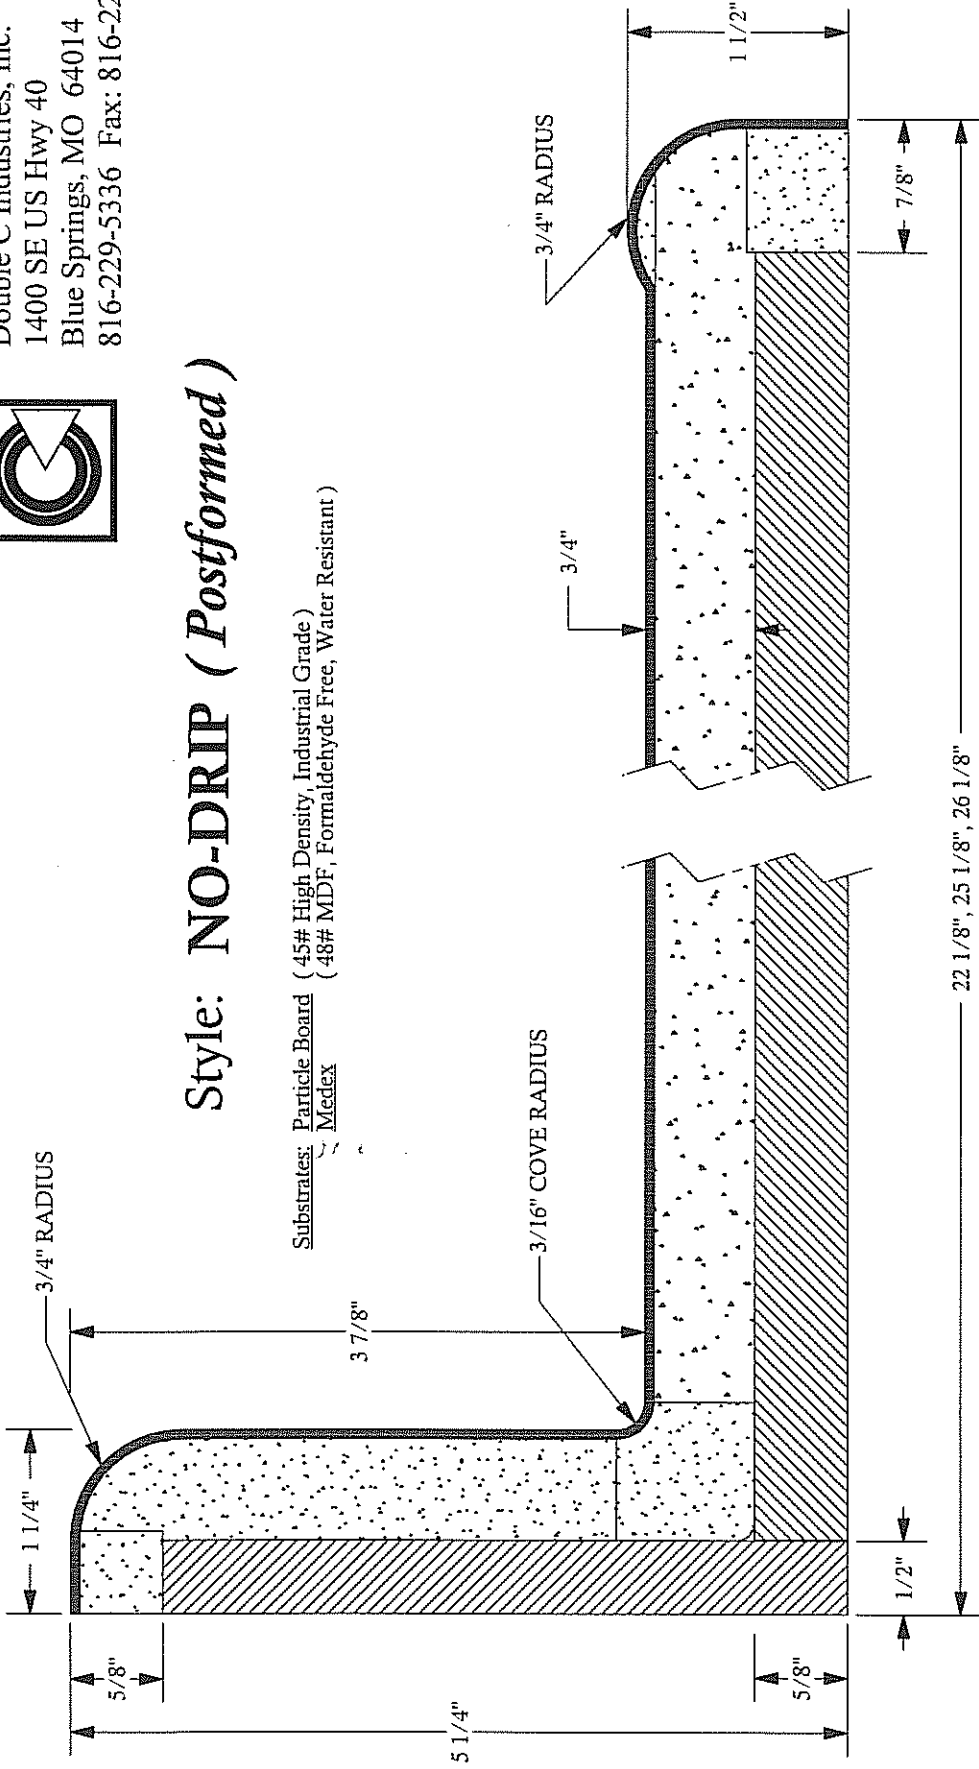

Double C Industries, Inc.
1400 SE US Hwy 40
Blue Springs, MO 64014
816-229-5336 Fax: 816-229-5205

Style: NO-DRIP (Postformed)

Substrates: Particle Board (45# High Density, Industrial Grade)
Medex (48# MDF, Formaldehyde Free, Water Resistant)

(Other depths between 17" and 45" available upon request)

12", 15", 18", 27", 30", 36", 42"

(Other depths between 12" and 49" available upon request)
with upcharge