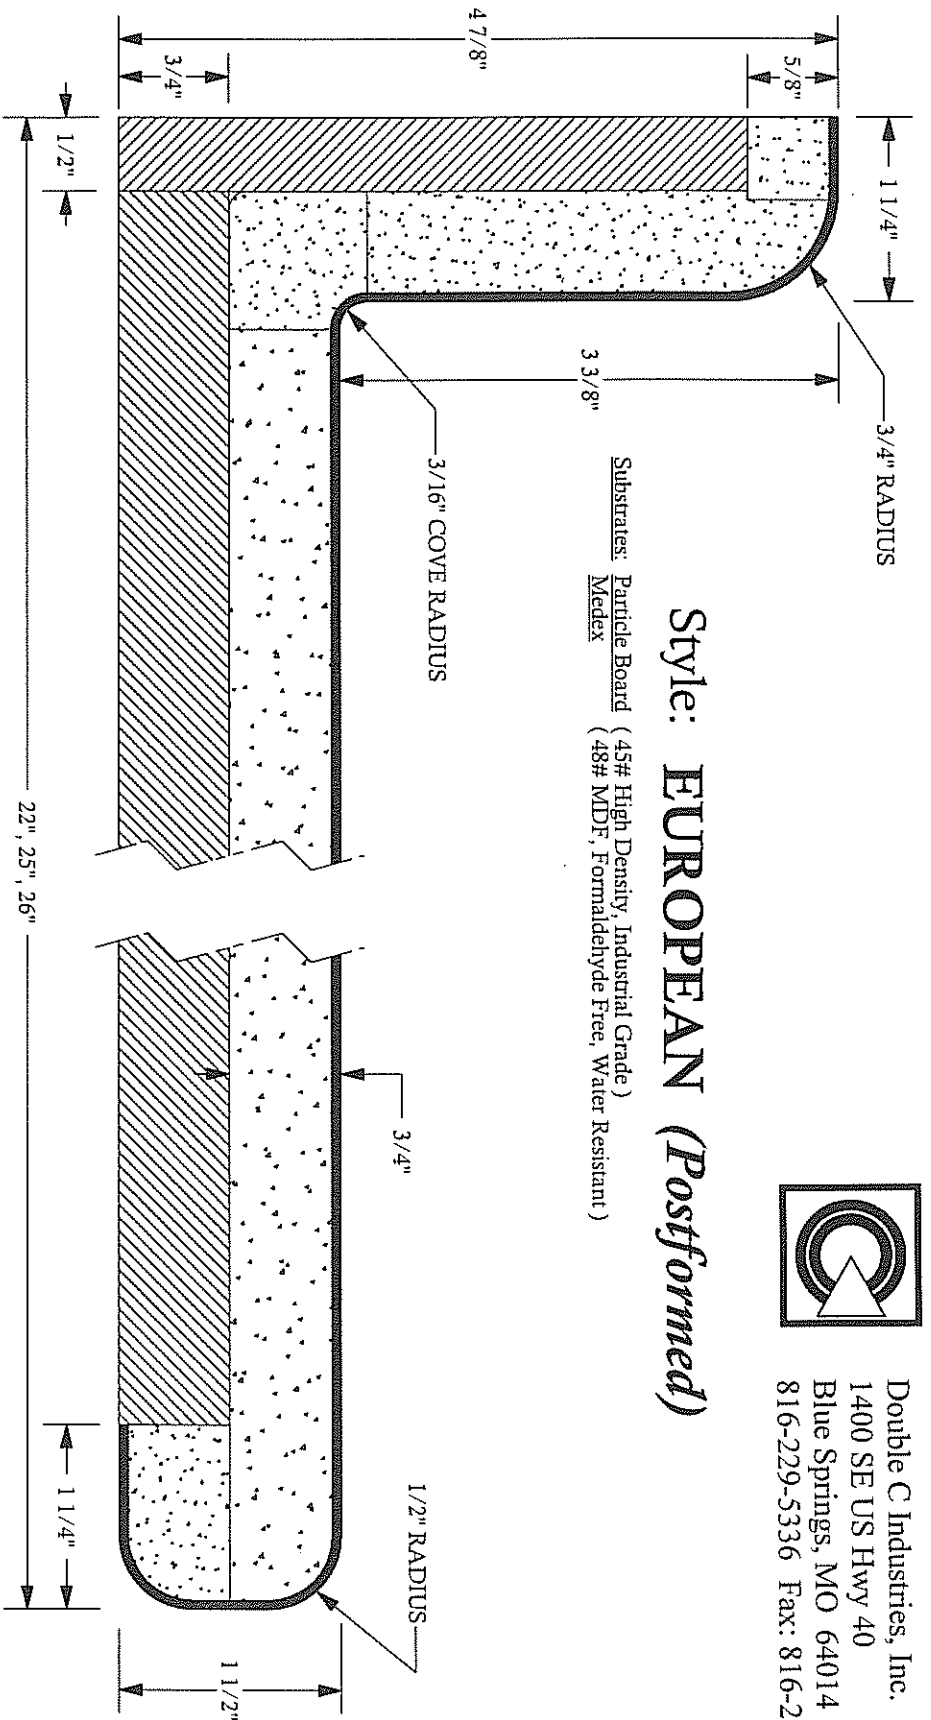

## Style: EUROPEAN (Postformed)

Substrates: Particle Board (45# High Density, Industrial Grade)  
Medex (48# MDF, Formaldehyde Free, Water Resistant)

(Other depths between 17" and 45" available upon request)

(Other depths between 12" and 49" available upon request)