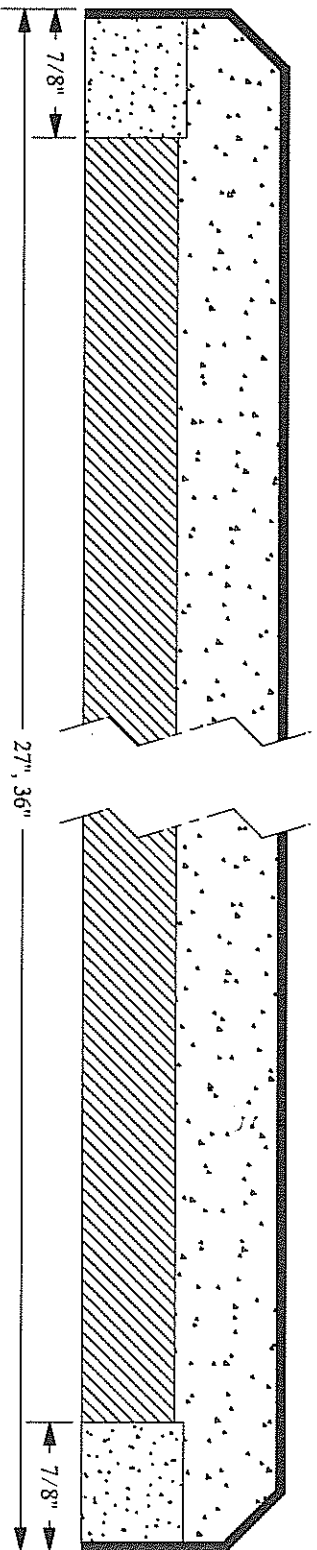

Double C Industries, Inc.
1400 SE US Hwy 40
Blue Springs, MO 64014
816-229-5336 Fax: 816-229-5205

Style: LAMINATE BEVEL EDGE (Postformed)

Substrates: Particle Board (45# High Density, Industrial Grade)
Mdex (48# MDF, Formaldehyde Free, Water Resistant)
Plywood (A-C Exterior Grade)

(Other depths between 17" and 45" available upon request)

(Other widths between 12" and 49" available upon request)

Bevel Edge molding strips available in 8", 10", 12" lengths