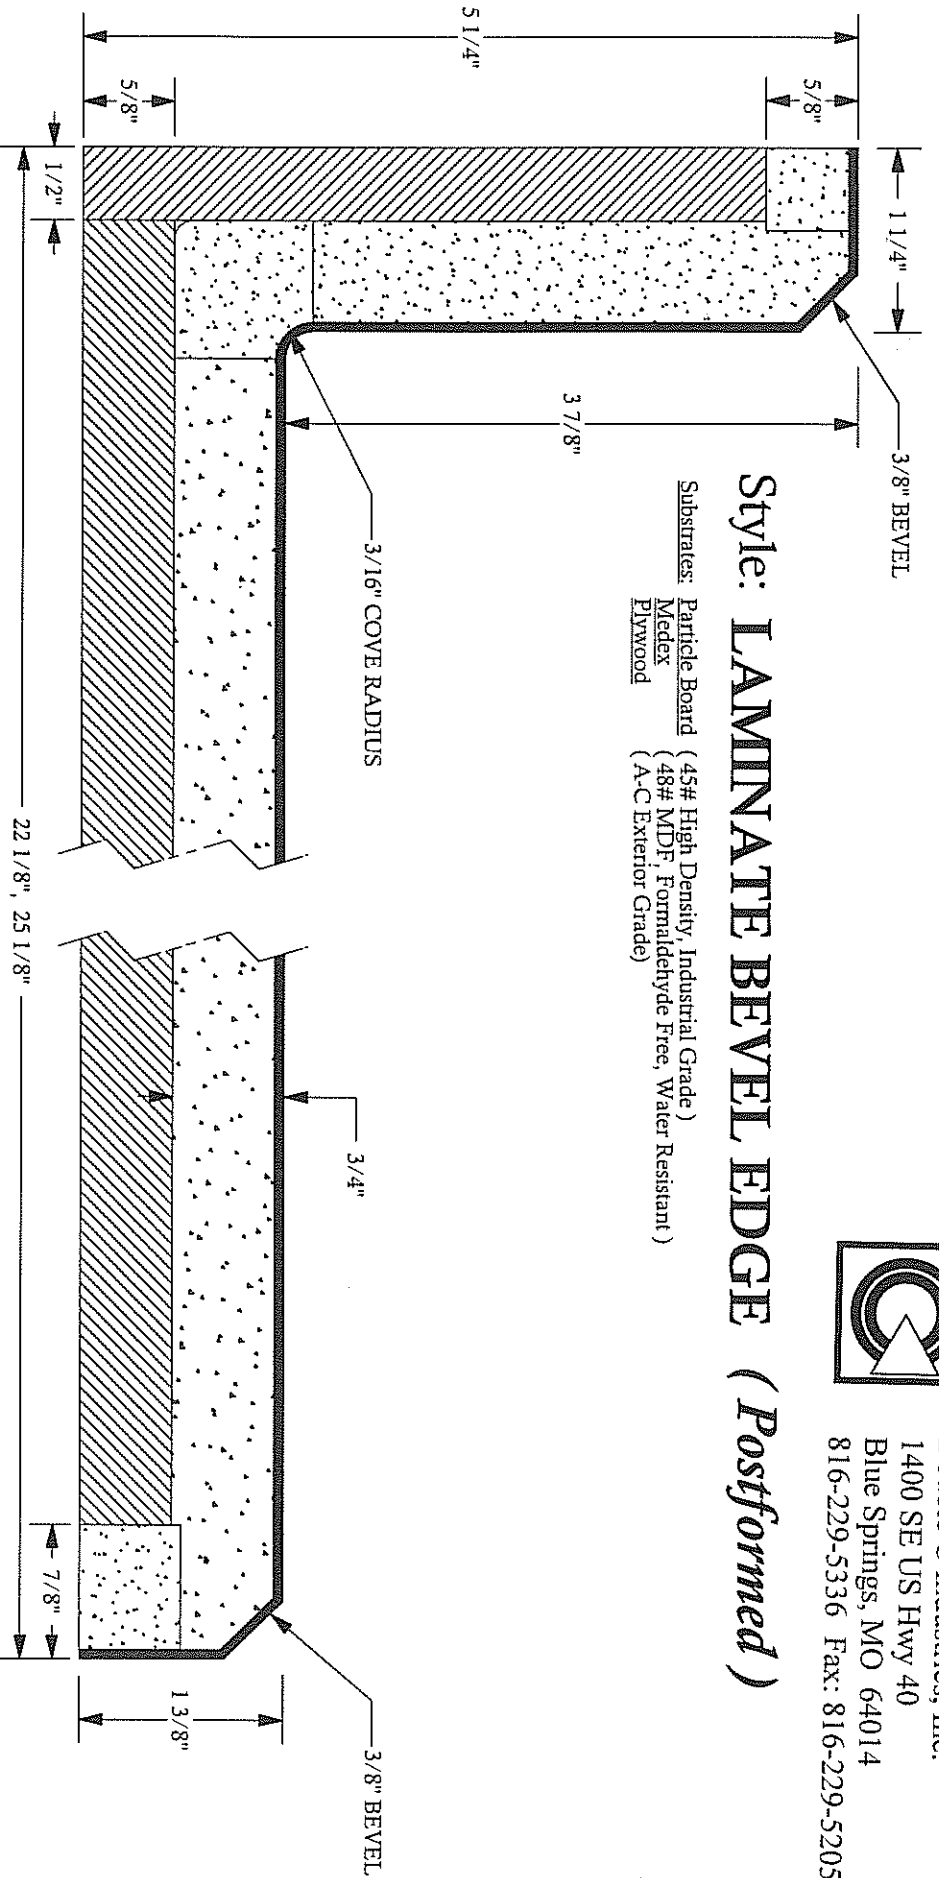

Double C Industries, Inc.
1400 SE US Hwy 40
Blue Springs, MO 64014
816-229-5336 Fax: 816-229-5205

Style: LAMINATE BEVEL EDGE (Postformed)

Substrates: Particle Board (45# High Density, Industrial Grade)
Mdex (48# MDF, Formaldehyde Free, Water Resistant)
Plywood (A-C Exterior Grade)

(Other depths between 17" and 45" available upon request)

(Other widths between 12" and 49" available upon request)

Bevel Edge molding strips available in 8", 10", 12" lengths